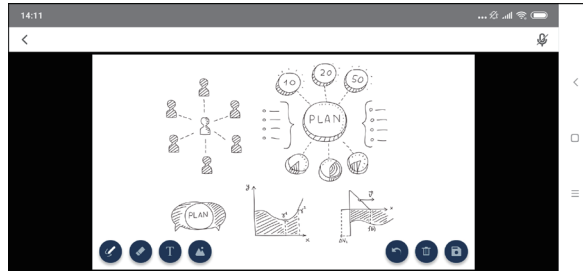

The VP2120 along with ATEN Video Presentation Control App also features more advanced online idea-sharing functions: Whiteboard allows real-time annotation for idea exchange and synchronization; Chat Room feature enhances interaction between participants; File Sharing enables further data sharing and follow-up; while Video Capture records the meeting process for future tracking. This Collaborative presentation solution facilitates any forms of small-group discussion that gives an immediate boost to team work.

Whiteboard Real-time Annotation

The Whiteboard facilitates discussions by enabling multiple participants to take notes and make annotations on any file in real-time. It provides an intuitive experience by featuring text input, pencil, and image upload, as well as drag-and-drop and enlarge functions. Whiteboard contents can be saved and shared with others for efficient post-meeting follow-up, execution, and decision making.