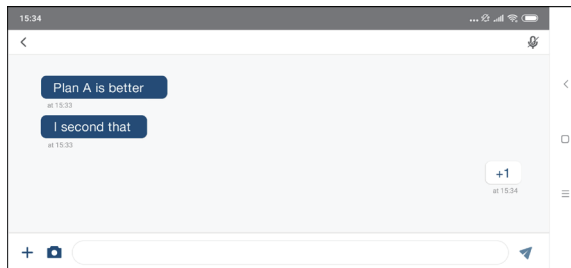

Chat Room Instant Sharing

The Chat Room enhances interaction and information sharing between participants. Participants can chat with each other or send files instantly to all participants to ensure that everyone is on the same page and has access to relevant information for the meeting.