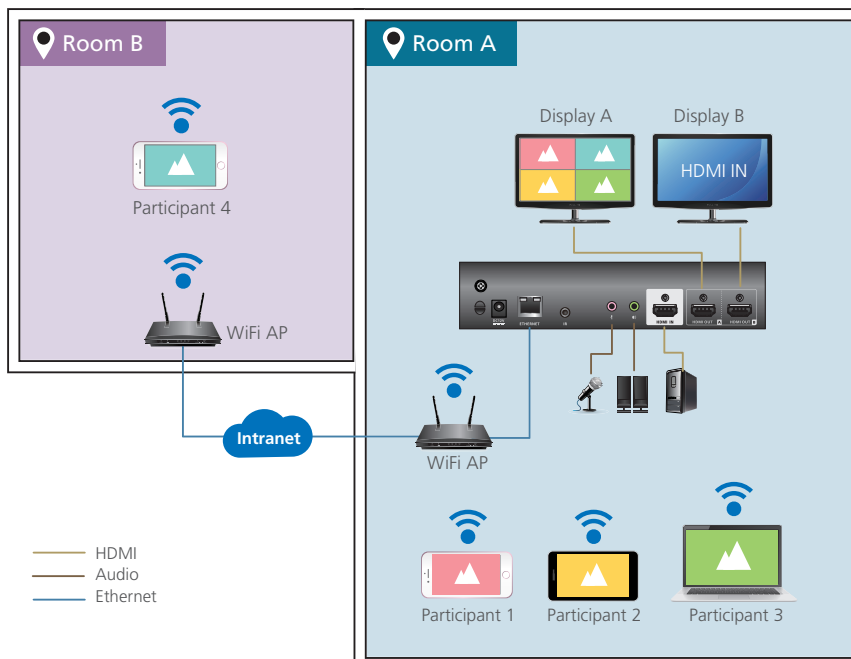

Seamless BYOD Collaboration

- Multiple control method via front-panel pushbuttons, web GUI, OSD, IR remote, and mobile App
- Streaming in – view up to 4 streamed-in contents simultaneously for real-time synchronization
- Streaming out – allows log-in participants to view the Go-live contents on personal devices
- Multi-view with Auto layout – dynamically adjusts the layout to suit the number of streamed-in sources available
- Whiteboard allows real-time annotation for idea exchange and synchronization
- Chat room feature enhances text interaction and information sharing
- Video capture records the meeting process for future tracking
- File sharing enables further data sharing and follow-up

High-definition Video with Optimum Output

- Superior video quality up to 1920 x 1080 with single streaming input and 854 x 480 with four streaming inputs
- EDID Expert™ – automatically selects the optimum EDID settings for smooth power-up, high-quality display, and the best video resolution across connected devices
- HDMI (1080p); CEC (Consumer Electronics Control); HDCP 1.4 compliant