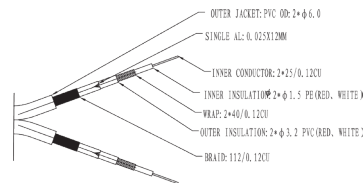

Cross section