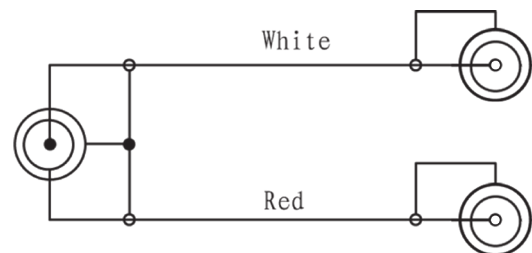

Signal transmission	
Transmission modes:	analog audio signals

General	
Operating temperature from / to (°C):	-10 / +80
Warranty (years):	10

casual

Cross section

Wiring diagram

MP3 sound duo

adapter for simultaneous connection of two head-phones / speakers