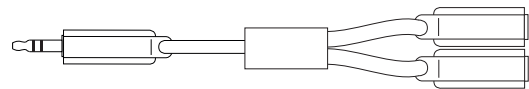

It can be so easy to enjoy music from mobile phone, Laptop, or MP3 Player in two at the same time. This adapter simply turns one headphone jack into two jacks. And due to multiple signal shielding, pure materials, and precise workmanship it even sounds excellent.

- short cable to reduce mechanical forces on the connection jack
- pure copper conductor and 2-way shielding for clear signal quality
- 24-Karat gold plated contacts for minimum transfer resistances

Specifications

Connections	
Plug material:	triple-coated PVC / ABS
Contact material:	24-Karat gold plated
Shielding:	yes
Port 1, type:	3.5 mm STEREO plug
Connector 1, connector length (mm):	39.8
Connector 1, connector width (mm):	14.0
Connector 1, connector height (mm):	14.0
Port 2, type:	2 x 3.5 mm STEREO jack
Connector 2, connector length (mm):	39.8
Connector 2, connector width (mm):	14.0
Connector 2, connector height (mm):	14.0

cable	
Type:	Round cable
Length (m):	0.14
Inner conductor material:	OFC (Oxygen free copper)
Inner conductor diameter (mm):	25 x 0.120
AWG:	23
Number of shieldings:	2 x
Type of 1st shielding	Aluminium foil
Type of 2nd shielding	Copper braid 42 wires x 0.12 mm cross section
Outer sheath material:	highly elastic PVC
Outer sheath diameter (mm):	3.9
Kink protection:	on both sides

Signal transmission	
Transmission modes:	analog audio signals

General	
Operating temperature from / to (°C):	-10 / +80
Warranty (years):	10

casual