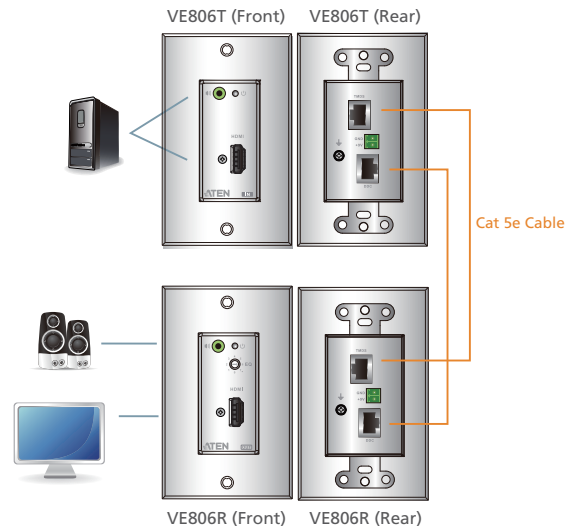

## HDMI Over Cat 5 Extender Wall Plate

- The VE806 HDMI Over Cat 5 Extender Wall Plate extends HDMI and audio signals up to 60m using Cat 5e cable. It supports popular wide screen formats and ensures excellent video quality over long distance transmissions. The VE806 combination can further extend the distance or multiply sources/displays.

The VE806 can be powered at either the Transmitter or Receiver side, and uses a second Cat 5e cable to transmit the power signal. The VE806's compact wall plate design does away with bulky cables and allows a neat and convenient installation. It is an ideal solution for function rooms, museums and any environment that requires equipment or cabling to be kept hidden from public view.

### Features

- Uses two Cat 5e cables to connect the local and remote units – one to transmit video and audio; and another for power\*
- Remotely powered from either the Transmitter or Receiver side\*\*
- Extends the distance between HDMI source and HDMI display
- Superior video quality – up to 1080p@60Hz (40m), 1080i@60Hz (60m)
- HDMI (3D, Deep Color); HDCP Compatible
- 8 segment equalization adjustment switch optimizes display quality
- Supports wide screen formats
- Supports hot-plugging
- Decora type design is easily configurable to fit various wall plates
- LED indication of power sources / connection status
- Supports stereo audio
- Built-in 8KV/15KV ESD protection
- Easy installation
- Wall mountable type for a neat and cleaner installation
- Plug-and-play – no software installation required

#### Note:

\*The second Cat 5e cable connection is required to remotely power on either the Transmitter or Receiver.

\*\*A power adapter is provided with this package, and can be used at either the Transmitter or Receiver side, which in turn remotely powers the other unit.