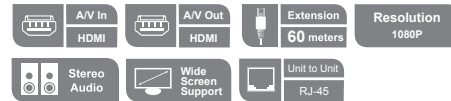

The VE806 can be powered at either the Transmitter or Receiver side, and uses a second Cat 5e cable to transmit the power signal. The VE806's compact wall plate design does away with bulky cables and allows a neat and convenient installation. It is an ideal solution for function rooms, museums and any environment that requires equipment or cabling to be kept hidden from public view.

### Features

- Uses two Cat 5e cables to connect the local and remote units – one to transmit video and audio; and another for power\*
- Remotely powered from either the Transmitter or Receiver side\*\*
- Extends the distance between HDMI source and HDMI display
- Superior video quality – up to 1080p@60Hz (40m), 1080i@60Hz (60m)
- HDMI (3D, Deep Color); HDCP Compatible
- 8 segment equalization adjustment switch optimizes display quality
- Supports wide screen formats
- Supports hot-plugging
- Decora type design is easily configurable to fit various wall plates
- LED indication of power sources / connection status
- Supports stereo audio
- Built-in 8KV/15KV ESD protection
- Easy installation
- Wall mountable type for a neat and cleaner installation
- Plug-and-play – no software installation required

### Specification

Function		VE806T	VE806R
Connectors	Video In	1 x HDMI Type A Female (Black)	N/A
	Video Out	N/A	1 x HDMI Type A Female (Black)
	Audio In	1 x 3.5mm Stereo Jack (Green)	N/A
	Audio Out	N/A	1 x 3.5mm Stereo Jack (Green)
	DDC	1 x RJ-45 Female (Silver)	1 x RJ-45 Female (Silver)
	Power	1 x Terminal Block (Green)	1 x Terminal Block (Green)
	TMDS	1 x RJ-45 Female (Silver)	1 x RJ-45 Female (Silver)
LED	Power	1 (Green)	1 (Green)
	Link	1 (Amber)	1 (Amber)
Switch	EQ Switch	N/A	1x Knob
Video		1080p @ 60Hz (40 m), 1080i @ 60Hz (60 m)	
Power Consumption		DC 9V, 2.9W	DC 9V, 2.9W
Environment	Operation Temp.	0-50°C	
	Storage Temp.	-20-60°C	
	Humidity	0~80% RH, Non-condensing	
Physical Properties	Housing	Metal	
	Weight	0.17 kg	
	Dimensions (L x W x H)	10.41 x 4.40 x 4.00cm	