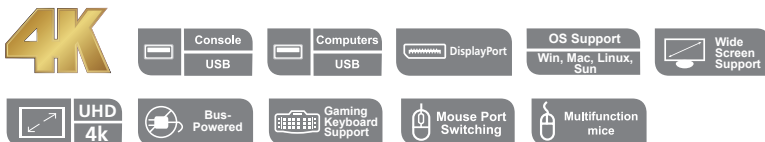

CS782DP

2-Port USB DisplayPort KVM Switch

- With the ever-growing demand for higher video quality and the evolution of DisplayPort technology, 4K-enabled computers and displays are now widely adopted in visually-intensive and commercial applications. Offering up to 4K UHD resolution, the ATEN CS782DP is at home amongst these demanding scenarios and technological advancements.

The ATEN CS782DP 2-Port USB DisplayPort KVM Switch features 4K UHD video resolution and allows users to access two 4K-enabled computers from a single USB keyboard, USB mouse, and DisplayPort video console.

Doing so with ease, the CS782DP provides three convenient switching methods – using a remote port selector, mouse, or hotkeys for flexible access to any computer connected to the installation. The product even provides premium audio support for a complete multimedia solution. To round off the entire experience, the streamlined, space-saving design of CS782DP also makes it ideal for any working environment.

With its rich feature set, the CS782DP is designed to surpass all requirements in graphic design, animation, and video-editing applications.