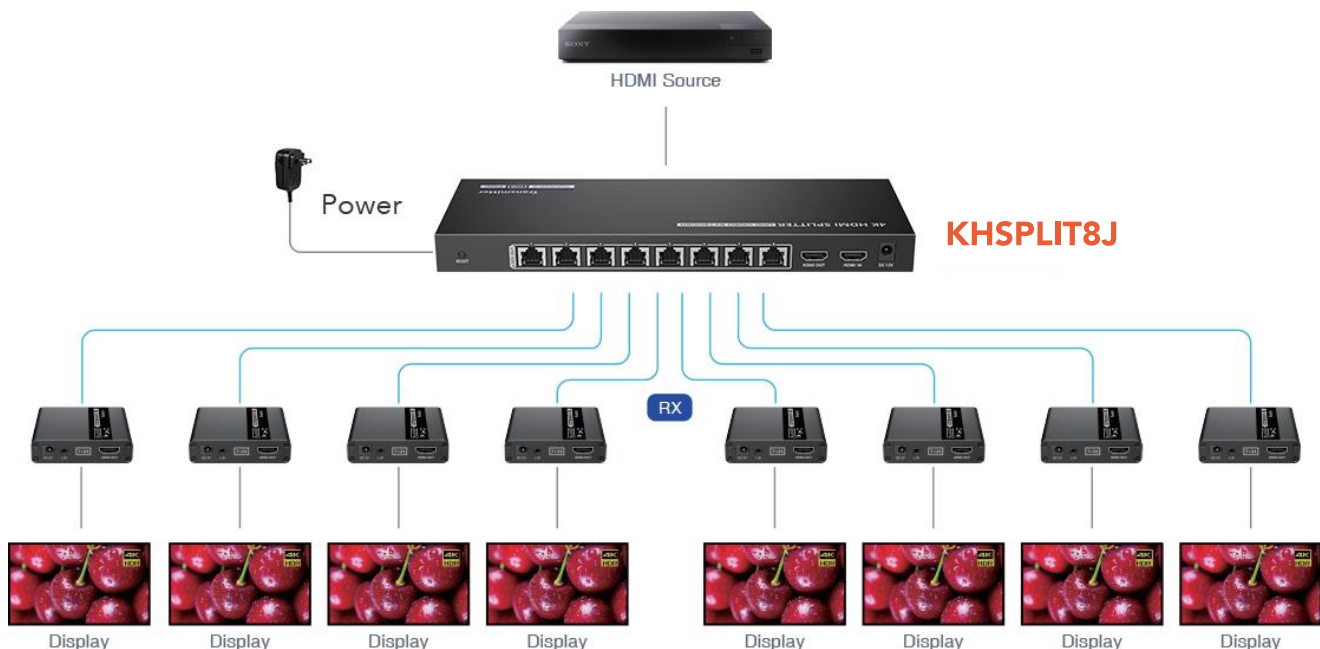

Zero Latency HDMI Cat6 Extender Solutions (One to one)

FEATURE	 KHEXT50-7	 KHEXT60	 KHEXT60-2	 KHEXT60-6	 KHEXT60-13	 KHEXT50-11
Distance	50m	70m 1080P@60Hz 40m 4k@60Hz	70m 1080P@60Hz 40m 4k@60Hz	70m 1080P@60Hz 40m 4k@60Hz	60m	70m 1080P@60Hz 50m 4k@60Hz
Highest resolution	1080P@60Hz	4K@30Hz	4K@30Hz	4K@30Hz	4k@60Hz	4k@60Hz
IR		●	●	●		●
Loop-out			●	●		●
POC	●		●	●	●	●
EDID dial switch.				●		

One to Multiple Solution, No Need Lan Switch

KRUP has the 1080P one to multiple solutions now, and the 4K's available.

4K 1X2 HDMI Splitter over CAT6	4K 1X4 HDMI Splitter over CAT6	4K 1X8 HDMI Splitter over CAT6
* Up to 40m/131ft for 4k@30Hz and 70m for 1080P@60Hz. * HDMI loop-out * Bi-directional IR * Uncompressed and zero latency * RS232 * PoC	* Up to 40m/131ft for 4k@30Hz and 70m for 1080P@60Hz. * HDMI loop-out * Bi-directional IR * Uncompressed and zero latency * RS232 * PoC	* Up to 40m/131ft for 4k@30Hz and 70m for 1080P@60Hz. * HDMI loop-out * Bi-directional IR * Uncompressed and zero latency * RS232 * PoC

Connection

Contact Us

krup.pha@krup.cz
www.krup.cz

KRUP Ltd.
Pruhonicka 133
25101 k.z.Cestlice - Prague
Czech Republic
TEL.:+420-272088888
FAX:+420-272088889