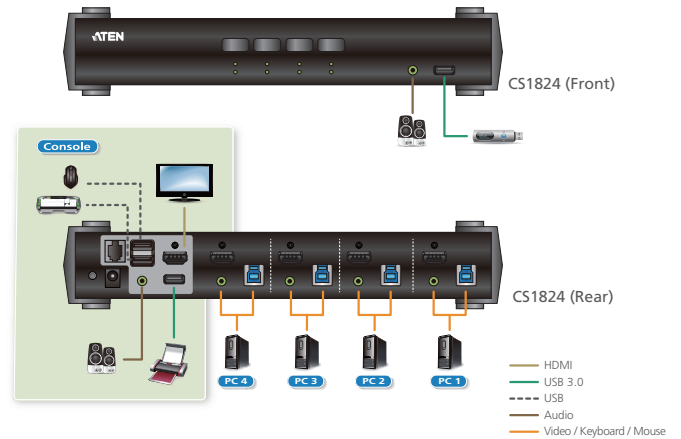

# 2/4-Port USB 3.0 4K HDMI KVMP™ Switch

## CS1822 / CS1824

- The ATEN CS1822/CS1824 KVMP™ Switch offers effortless management of two/four HDMI interface computers from a single USB keyboard, mouse and HDMI monitor. Supporting the most superior video quality up to 4K DCI (4096 x 2160 @ 60Hz), the CS1822/CS1824 optimizes user experience of multitasking.

In addition, the CS1822/CS1824 features Audio Mixer Mode which mixes audio sources from any two connected computers as audio output, benefiting users to be notified without missing any system alert even the KVM focus is set on other computers. With a built-in USB 3.1 Gen 1 hub, the CS1822/CS1824 delivers data transfer rates up to 5 Gbps, allowing you to accelerate multimedia operations and share USB peripherals with ease.

## Features

- One USB keyboard/mouse and one HDMI monitor control two/four computers and share two USB peripherals
- Supports superior video quality – 4K UHD (3840 x 2160 @ 60Hz) and 4K DCI (4096 x 2160 @ 60Hz)
- Video DynaSync™ – an exclusive ATEN technology that eliminates boot-up display problems and optimizes the resolution when switching among different sources
- Built-in 2-Port USB 3.1 Gen 1 hub with SuperSpeed 5 Gbps data transfer rates
- Audio Mixer Modes – mixes up to two audio sources as audio output
- Computer selection via pushbuttons, hotkeys, mouse<sup>1</sup>, and RS-232 commands
- ATEN default EDID mode – smooth power-up, high quality display and resolution optimization to eliminate compatibility issue
- Independent switching of KVM, USB peripheral, and stereo audio focus<sup>2</sup>
- HDMI 2.0 compliant; HDCP 2.2 compliant
- Supports HD Audio<sup>2</sup>
- Power on detection
- Firmware upgradable