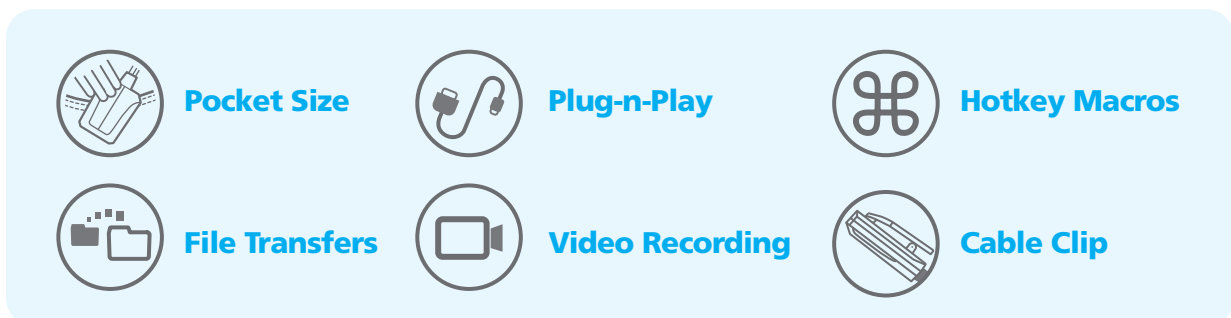

Laptop USB KVM Console Crash Cart Adapter *IT Kit*

CV211CP

- The Laptop USB KVM Console Crash Cart Adapter IT Kit is highly recommended for on-the-go IT professionals who need connection flexibility and high mobility. This IT Kit provides an all-in-one solution that ensures compatibility with most major types of video interface, such as DisplayPort, HDMI, and VGA, saving the cost and inconvenience of purchasing separate video adapters.

The CV211 Laptop USB KVM Console Crash Cart Adapter provides a direct Laptop-to-Computer connection to servers, computers, kiosks and ATMs. It eliminates the need for heavy crash carts while offering BIOS-level access, bi-directional file transfers, hotkey macros, video recording and screenshots through a USB 2.0 and VGA composite cable.

The innovative virtual media function provides file applications, OS patching, diagnostic testing and software installations through the CV211's intuitive graphical user interface (GUI) which provides easy operation and fast remote access. The GUI console window can be adjusted to the exact size and resolution of the remote computer's desktop by resizing the pane automatically, or you can manually adjust the window size as you see fit. This allows you to view the target computer's entire desktop without needing to use a scroll bar.

In addition, the unique cable clip design is utilized for easy tidying of disorganized cables while the CV211 is being used and transported. The CV211 is the perfect crash cart replacement to troubleshoot systems that are difficult to reach or where internet access is not available or permitted.