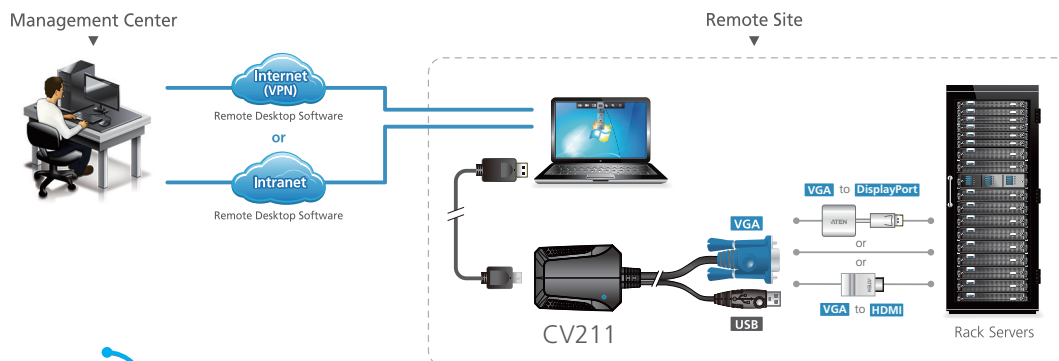

The innovative virtual media function provides file applications, OS patching, diagnostic testing and software installations through the CV211's intuitive graphical user interface (GUI) which provides easy operation and fast remote access. The GUI console window can be adjusted to the exact size and resolution of the remote computer's desktop by resizing the pane automatically, or you can manually adjust the window size as you see fit. This allows you to view the target computer's entire desktop without needing to use a scroll bar.

In addition, the unique cable clip design is utilized for easy tidying of disorganized cables while the CV211 is being used and transported. The CV211 is the perfect crash cart replacement to troubleshoot systems that are difficult to reach or where internet access is not available or permitted.

Applications

Local Usage

Connect CV211 (VGA), CV211 with VC925 (DisplayPort), or CV211 with VC810 (HDMI) directly to the target server/system from your laptop and troubleshoot with ease.

Remote usage

Connect CV211 (VGA), CV211 with VC925 (DisplayPort), or CV211 with VC810 (HDMI) to the target server from your laptop to collaborate with remote colleagues, or allow troubleshooting by remote engineers via remote access software.

Features

USB Console Adapter Provides Direct Laptop-to-Computer Desktop Access

- Transforms your laptop into an ultra mobile console for servers, computers, kiosks and ATMs
- Virtual media enables file applications, OS patching, diagnostic testing and software installation
- Upgradable firmware to keep unit up to date
- Eliminates the need for heavy and bulky crash carts
- Desktop scaling – user can adjust the size/resolution of the Remote desktop window by size or ratio