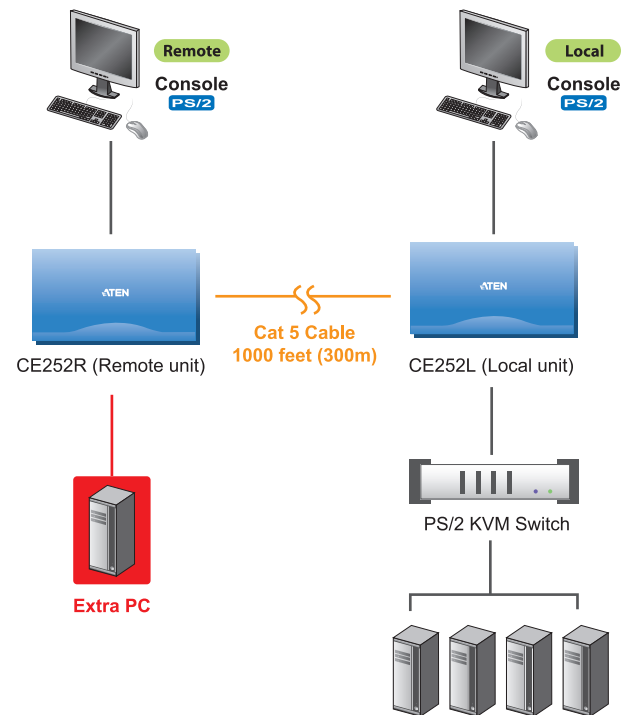

CE252

KVM Extender

Remote Console Access at your Fingertips

CE252R (Remote)

CE252L (Local)

Diagram

Features

- Uses Cat 5 cable to connect the local and remote units (up to 300m apart)
- Dual Console Operation - control your system from both the local and remote PS/2 keyboard, mouse and monitor consoles
- Additional PC connection allowed for the remote unit
- Built-in 8KV ESD protection and 2KV surge protection **New!**
- Local unit takes its power from the computer – external power is only required when the power from the local computer/computers in the KVM installation is insufficient **New!**
- Supports DDC2B for local monitor
- Built-in ASIC for greater reliability and compatibility
- PS/2 and Microsoft Intellimouse support
- Pushbutton selection - sequential selection between local and auto mode
- Hotkey operation – switching between PCs
- Two gain control modes provided for the sharpest video quality-adjustable or automatic
- Adjustable gain control - manually adjusts signal strength to compensate for distance
- Automatic Gain Control - automatically adjusts signal strength to compensate for distance
- High video resolution - up to 1600 x 1200@60Hz