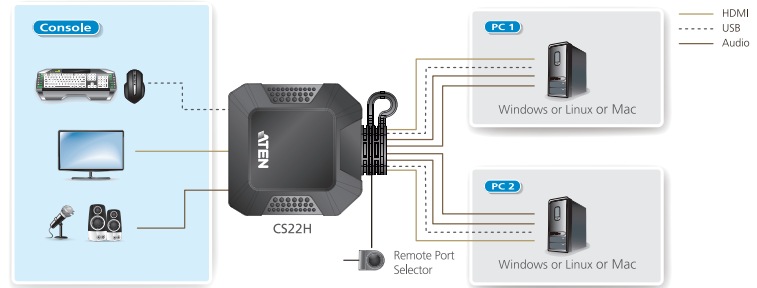

Specifications

	CS22H
Computer Connections	2
Port Selection	Remote Port Selector
Connectors	
Console Ports	1 x HDMI Female 2 x USB Type A Female 1 x 3.5mm Audio Jack Female (Green) 1 x 3.5mm Audio Jack Female (Pink)
KVM (Computer) Ports	2 x HDMI Male 2 x USB Type A Male 2 x 3.5mm Audio Jack Male (Green) 2 x 3.5mm Audio Jack Male (Pink)
Power (Optional)	1 x USB Micro Type B Female
LEDs	
KVM Port (On Line / Selected)	2 (White)
Cable Length	
KVM	2 x 1.2 m
Remote Port Selector	1.8 m
Emulation	
Keyboard / Mouse	N/A
Video	4096 x 2160 @ 60Hz
Power Consumption	DC5V: 3.47W: 29BTU
Environmental	
Operating Temperature	0 – 50°C
Storage Temperature	-20 – 60°C
Humidity	0 – 80% RH, Non-condensing
Physical Properties	
Housing	Plastic
Weight	0.34 kg
Dimensions (L x W x H)	8.34 x 8.42 x 3.04 cm

Product information is subject to change without prior notice.

ATEN International Co., Ltd.

3F., No.125, Sec. 2, Datong Rd., Sijih District., New Taipei City 221, Taiwan
Phone: 886-2-8692-6789 Fax: 886-2-8692-6767
www.aten.com E-mail: marketing@aten.com

Publish Date: 11/2020 V1.0

© Copyright 2020 ATEN® International Co., Ltd.
ATEN and the ATEN logo are trademarks of ATEN International Co., Ltd.
All rights reserved. All other trademarks are the property of their respective owners.