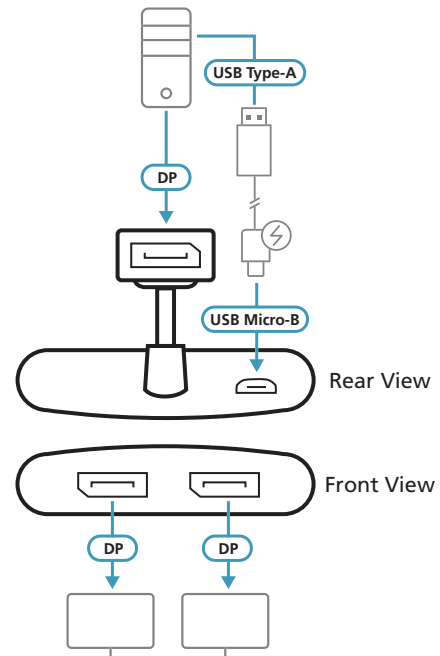

2-Port True 4K DisplayPort MST Hub VS92DP

Designed with a cost effective, yet advanced DisplayPort MST solution in mind, the ATEN VS92DP 2-Port True 4K DisplayPort MST Hub allows the high-definition video to be transmitted to two different locations without losing quality. Productivity is enhanced with its feature that permits up to two displays to be connected to a Windows-based laptop / PC. Meanwhile, users can mirror the same image onto two displays or display independent content to each display for multitasking.

Features

- Distributes one True 4K source to two DisplayPort displays at the same time
- Allows for Single Stream Transport (SST) or Multi-Stream Transport (MST) Mode
- Supports 4K resolution for dual output – up to 3840x2160@30Hz (4:4:4)
- DisplayPort 1.2; HDCP 1.3 compliant
- Provides Dolby TrueHD and DTS-HD Master 7.1 Audio channel
- High quality and durable aluminum enclosure
- Bus-powered

Specifications

	VS92DP
LEDs	
Status	DisplayPort Output x 2 (Blue) Power Input x 1 (Blue)
Video Input	
Interfaces	1 x DisplayPort Male (Black)
Max. Distance	15cm
Video Output	
Interfaces	2 x DisplayPort Female (Black)
Max. Distance	Max 3m at 3840x2160@60Hz (4:4:4) - Single output Max 3m at 3840x2160@30Hz (4:4:4) - Dual output (MST/SST mode)
Video	
Max. Data Rate	21.6Gbps (5.4Gbps per lane)
Compliance	DisplayPort 1.2 / HDCP 1.3
Max. Resolution	Up to 3840 x 2160@60Hz (4:4:4, 8 bits)
Power Consumption	
	2WATT (MAX)
Connectors	
USB Port	USB Type A to Micro B x 1 (Firmware upgrade & power source)
Environmental	
Operating Temperature	0 – 40 °C
Storage Temperature	-20 – 60 °C
Humidity	0 – 80% RH, Non-Condensing
Physical Properties	
Housing	Metal (aluminum)
Weight	0.09 kg
Dimensions (L x W x H)	8.80 x 6.00 x 15.00 cm