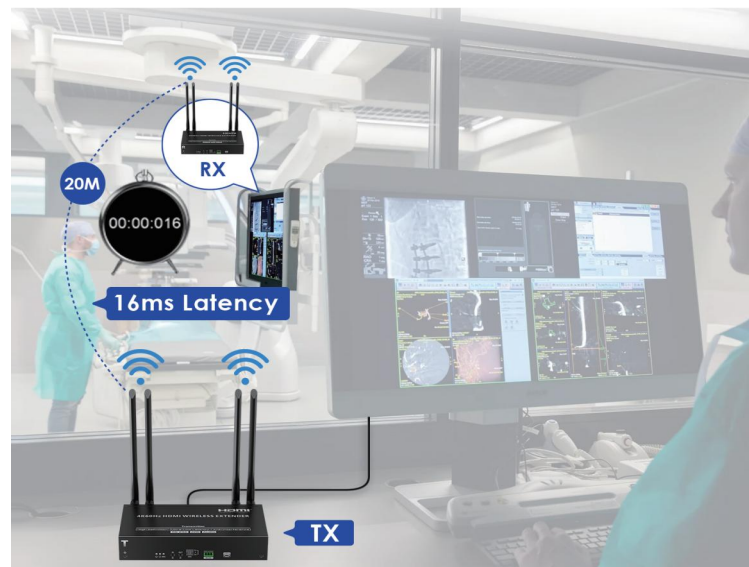

4K60 WIRELESS EXTENSION SERIES

4K60

Strong Anti-interference

5G Wireless Frequency

Channel Switchable

SSID Paring

Stable 24/7 Operation

Lightning Protection
Surge Protection
ESD Protection

Mini Size

KHEXT50-13 / KHEXT50-17

HDMI to HDMI

Type-C to HDMI

20M Line of Sight

ipcolor STREAM Medium Compression

1TX-to-4RXs

KHEXT50-12

Low Latency

50M

Widescreen Resolutions

HDMI Loop-out

IR Passback

ipcolor STREAM Medium Compression

Also supports one-to-one transmission

KHEXT50 1080P

16ms Ultra-low Latency

LKV799

4096x2160 @60Hz YUV4:4:4

HDR10

S/PDIF Digital Audio

Dolby Digital 5.1CH

Bidirectional IR-Passback

HDMI Loop-Out

LKV766 1080P