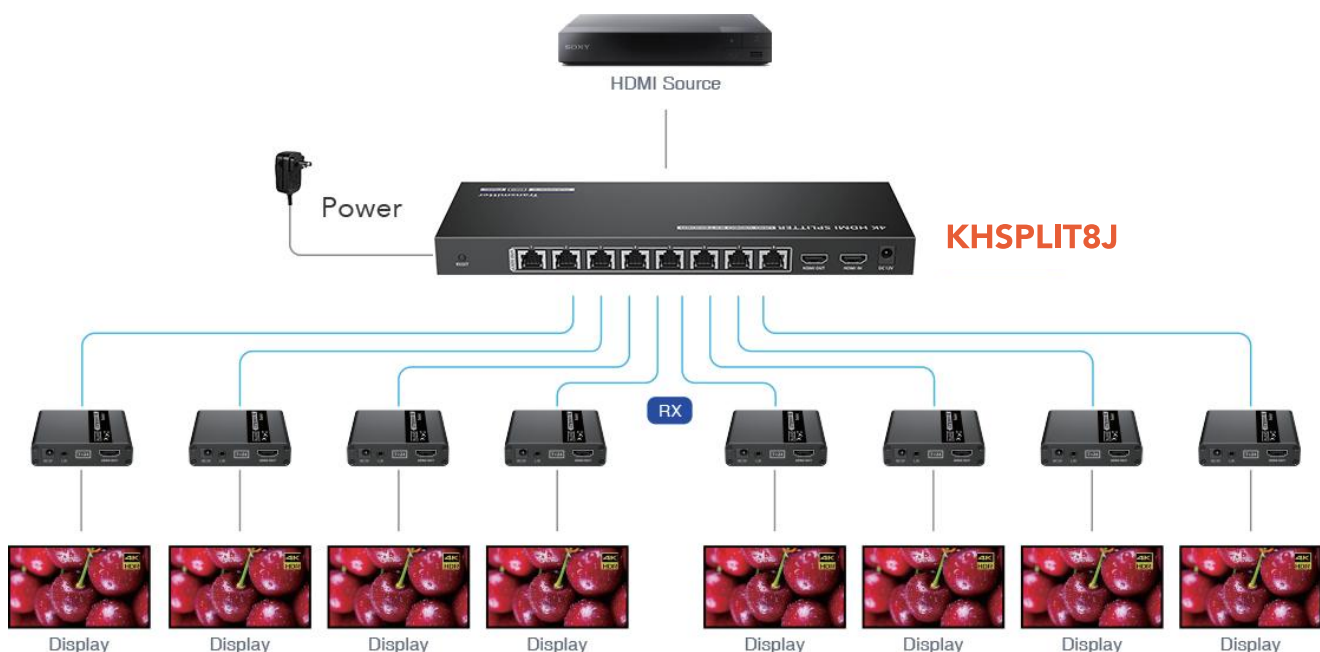

Zero Latency HDMI Cat6 Extender Solutions (One to one)

FEATURE	 KHEXT50-7	 KHEXT60	 KHEXT60-2	 KHEXT60-6	 KHEXT60-13	 KHEXT50-11
Distance	50m	70m 1080P@60Hz 40m 4k@60Hz	70m 1080P@60Hz 40m 4k@60Hz	70m 1080P@60Hz 40m 4k@60Hz	60m	70m 1080P@60Hz 50m 4k@60Hz
Highest resolution	1080P@60Hz	4K@30Hz	4K@30Hz	4K@30Hz	4k@60Hz	4k@60Hz
IR		●	●	●		●
Loop-out			●	●		●
POC	●		●	●	●	●
EDID dial switch.				●		

One to Multiple Solution, No Need Lan Switch

KRUP has the 1080P one to multiple solutions now, and the 4K's available.

4K 1X2 HDMI Splitter over CAT6	4K 1X4 HDMI Splitter over CAT6	4K 1X8 HDMI Splitter over CAT6
* Up to 40m/131ft for 4k@30Hz and 70m for 1080P@60Hz. * HDMI loop-out * Bi-directional IR * Uncompressed and zero latency * RS232 * PoC	* Up to 40m/131ft for 4k@30Hz and 70m for 1080P@60Hz. * HDMI loop-out * Bi-directional IR * Uncompressed and zero latency * RS232 * PoC	* Up to 40m/131ft for 4k@30Hz and 70m for 1080P@60Hz. * HDMI loop-out * Bi-directional IR * Uncompressed and zero latency * RS232 * PoC

Connection

Contact Us

krup.pha@krup.cz
www.krup.cz

KRUP Ltd.
Pruhonicka 133
25101 k.z.Cestlice - Prague
Czech Republic
TEL.:+420-272088888
FAX:+420-272088889